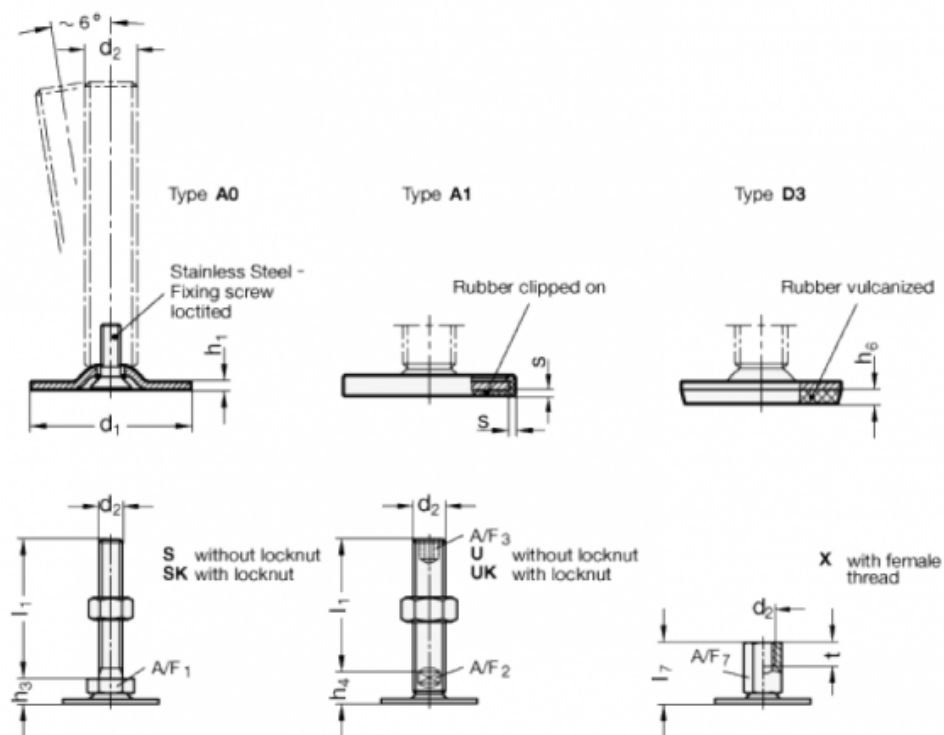

Data Sheet

Article number: 204060M1060A3SK

Description: E+G levelling foot
GN 40-60-M10-60-A3-SK

Note: SK With nut, External hexagon at the bottom

Measures

A/F1	=	17
d1	=	60
d2	=	M10
h1	=	2.5
h3	=	11
h6	=	4.5
l1	=	60
s	=	